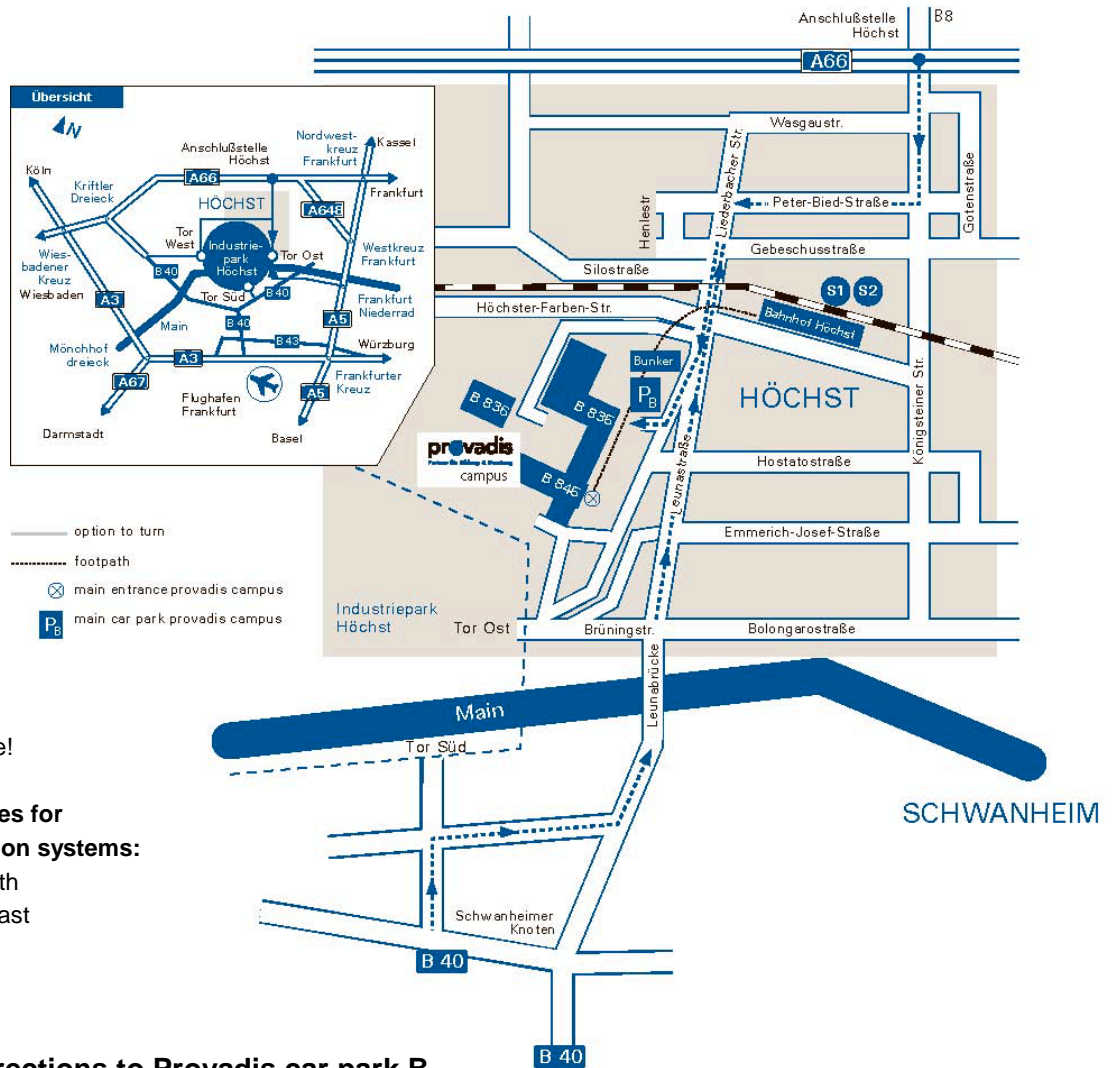

Area map is not to scale!

**Geographic coordinates for car park B for navigation systems:**  
latitude 050° 05,59' north  
longitude 008° 32,23' east

## Recommended directions to Provadis car park B

#### A3 from München, Würzburg, Aschaffenburg

- exit at Frankfurter Kreuz
- take the A5 towards Hannover, Kassel
- exit at Westkreuz Frankfurt
- take the A648 to the A66 towards Wiesbaden
- exit at Frankfurt-Höchst

#### From the A66 exit at Frankfurt-Höchst

- take the Königsteiner Straße (towards Höchst)
- turn right at Peter-Bied-Straße
- turn left at Liederbacher Straße
- continue straight on under the railway lines and pedestrian bridge to the Leunastraße
- pass the large (artistically painted) grey bunker on your right
- **immediately after the bunker, turn right into Provadis car park B**